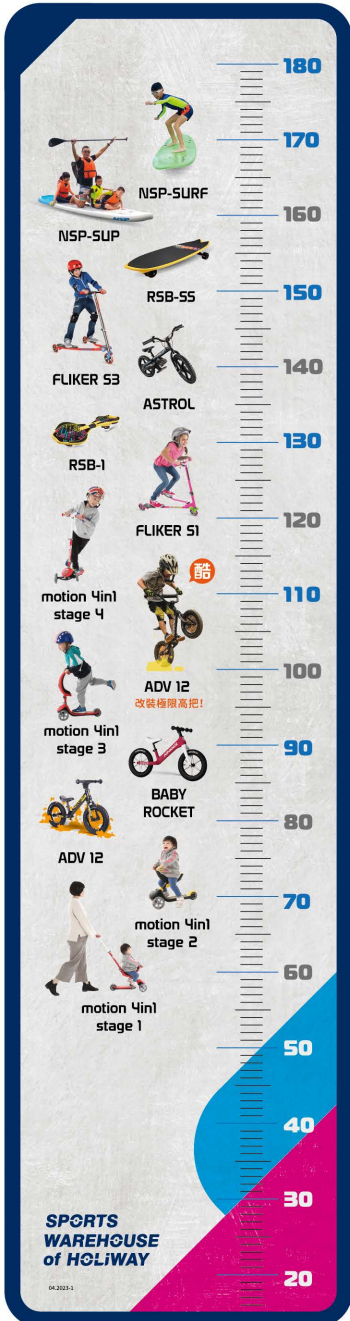

46*175cm

**SPORTS
WAREHOUSE
of HOLiWAY**

04.2023-1